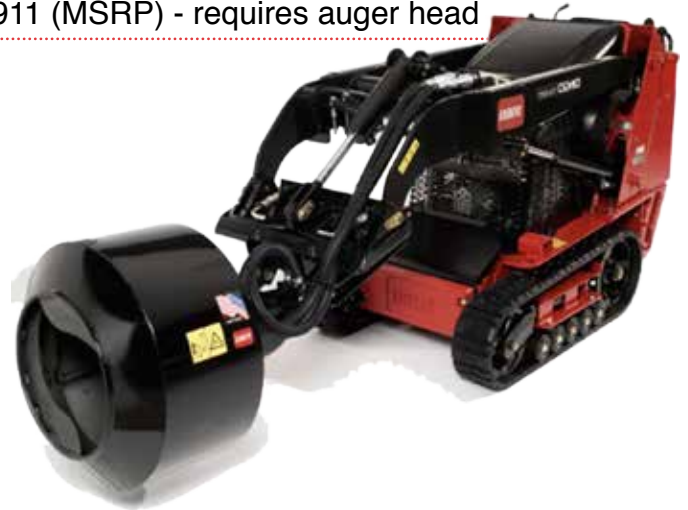

#### Vibratory Plow Attachment

\$7,182 (MSRP) - w/.38x12" blade

- Consistent plowing up to 24" deep
- Compact footprint, a 36" width allows easy access
- Hydraulic steering allows articulation to a full 28 degrees
- Minimum turning radius of 72"
- Reliable power to ensure constant performance
- Easy-to-Use Controls

#### Tree Forks Attachment

\$1,582 (MSRP)

- Forks open 30" wide
- Powerful hydraulic arm, other arm stays fixed
- Pinpoint maneuverability
- Carry a large variety of heavy trees
- Makes planting trees and large shrubs effortless

#### Adjustable Forks Attachment

\$867 (MSRP)

- Easy Adjustable Width
- High strength steel forks
- Made to carry posts, rocks, trees, pallets, and more!

#### Cement Bowl Attachment

\$911 (MSRP) - requires auger head

- Mix & Haul up to 200 lbs of dry cement
- Specially designed auger flighting
- Fits on all Toro Dingo Auger Power Heads
- No Bowl Tipping!
- Pour Cement with Postholes in Place