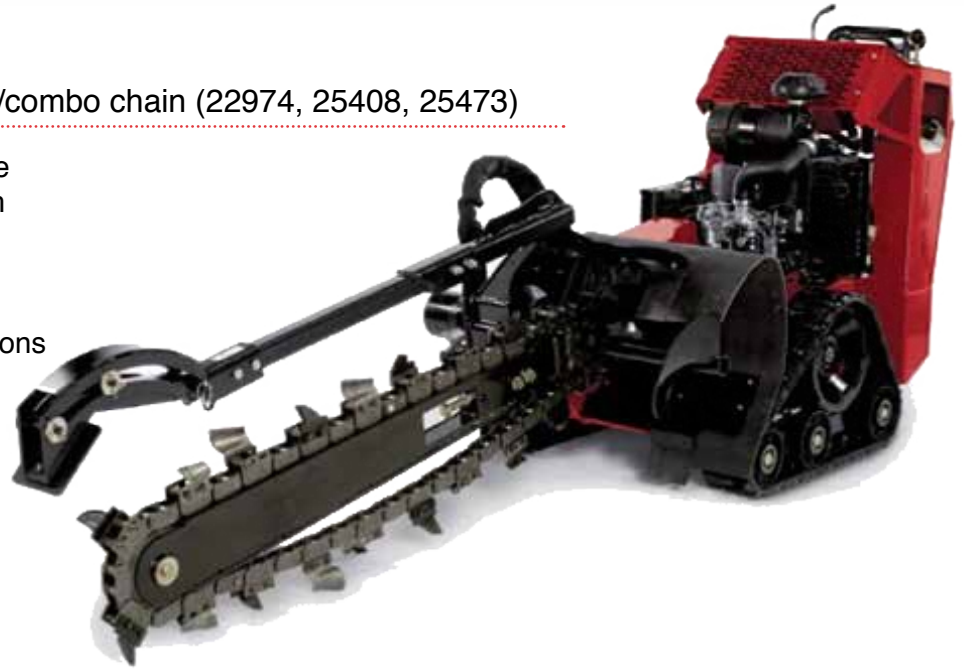

#### Hydraulic Breaker Attachment

\$7,809 (MSRP)

- Breaks up concrete, asphalt, rock, brick, and more
- Powerful, 180ft-lbs of force
- Breaks Down to 10" Depth
- Multi-position Mounting Head to break apart walls
- Variety of bits are available
- Easy-to-Use Controls

#### Backhoe with 13" Bucket Attachment

\$10,3287 (MSRP)

- For foundation digging, utility installation & more
- Compact size to get into small spaces
- Easily attaches in under two minutes!
- Hydraulic Swing Pivot - creates additional strength
- Fold-down stabilizers to stability in tight spaces
- 3" Ground Clearance

**TRX-26 Dedicated Trencher  
& Pro Sneak 360**

**TRX-26 Dedicated Trencher**

\$19,558 (MSRP) - 36"x6" Trencher w/combo chain (22974, 25408, 25473)

- 26 hp Kawasaki Twin-Cylinder Engine
- Toro exclusive traction control system
- Tracks instead of wheels
- Allows for zero turn capability
- Increased stability on side hills
- Operates in wet & soft ground conditions
- Heavy-duty Remote Air Cleaner
- TRX Pivoting Trencher Head

**Pro Sneak 360 w/36"x6" Trencher & Vibratory Plow**

\$55014, (MSRP) - (25400, 25410, 25408, 25473, 25414)

- Consistent plowing up to 24" deep
- Perfect for installing drip line, cable, and more!
- 36" width allows easy access to tight spaces
- Maximum maneuverability from hydraulic steering and articulation to a full 28-degrees
- Increased Traction and Stability
- Productive Trenching
- Easy-to-Read Controls