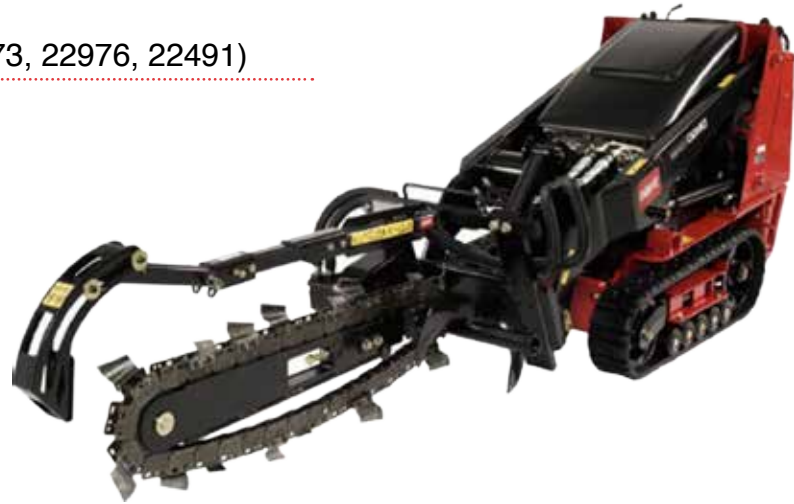

### WHEELED

Wheeled Units Start at \$14,961 (MSRP)

- Base Wheeled Dingo has Quick Attach System allowing all attachments to be easily hooked up
- Comes in both wheeled and tracked versions
- 3000 psi and 14.8 gpm of hydraulic power
- 20 HP Kohler engine with 2-Pump System
- Compact Size and Maneuverability
- Easy-to-reach 4-stick fingertip hand controls

### TRACKED

Tracked Units Start at \$22,822 (MSRP)

- Base Wheeled Dingo has Quick Attach System allowing all attachments to be easily hooked up
- Dingo Tracked comes in 4 different models
- 25 hp diesel and 27 hp gas engines
- Self-cleaning, open track design
- 4 Independent pump hydraulic system
- Light footprint & gentle on turf

## Versatility

**Attachments mount to any Toro Dingo base unit in seconds!**

1. Slide the attachment plate onto your Dingo or Dingo TX.

2. Twist pins to lock.

3. Connect hydraulic lines with snap-on flush face quick couplers.

#### **Trencher Attachment**

**\$5,677 (MSRP) - 36"x6" Trencher w/combo chain (22473, 22976, 22491)**

- Dig trenches up to 50" below grade
- 3 foot boom configuration
- High torque, heavy-duty drive system
- Chain Tensioner allows to easily adjust chain tension to fit soil conditions
- Reversible Boom
- 24", 36", or 48" booms available